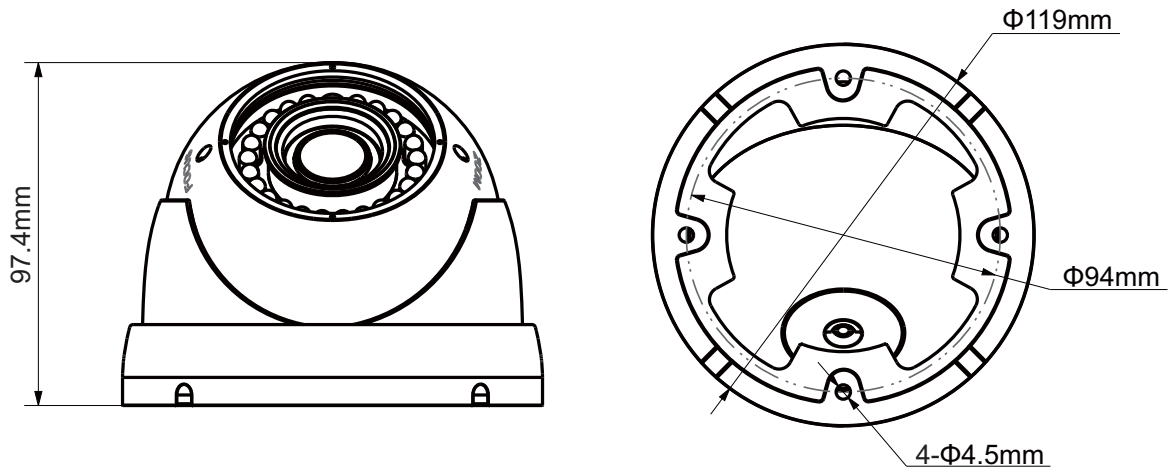

### Features

- 1/2.8" 2.4Megapixel CMOS
- 25/30fps@1080P, 25/30/50/60fps@720P
- High speed, long distance real-time transmission
- HD and SD switchable
- OSD Menu, control over coaxial cable
- DWDR, Day/Night(ICR), AWB, AGC, BLC, 3DNR
- 2.7~12mm vari-focal lens
- Max. IR LEDs length 30m, Smart IR
- IP67, DC12V

## Technical Specifications

Model	DH-HAC-HDW2220RP-VF	DH-HAC-HDW2220RN-VF
<b>Camera</b>		
Image Sensor	1/2.8" 2.4Megapixel CMOS	
Effective Pixels	1984(H)×1225(V)	
Electronic Shutter	1/3s~1/100,000s	
Video Frame Rate	25/30/50/60fps@720P; 25/30fps@1080P	
Synchronization	Internal	
Min. Illumination	0.05Lux/F1.4, 0Lux IR on	
Video Output	1-channel BNC HDCVI high definition video output/ CVBS standard definition video output (Can switch)	
<b>Camera Features</b>		
Max. IR LEDs Length	30m, Smart IR	
Day/Night	Auto(ICR) / Color / B/W	
Noise Reduction	2D/3D	
OSD Menu	Support	
<b>Lens</b>		
Focal Length	2.7~12mm	
Angle of View	H: 93° ~35°	
Lens Type	Manual / Fixed Iris	
Mount Type	Φ14	
<b>General</b>		
Power Supply	DC12V±20%	
Power Consumption	Max 4.5W	
Working Environment	-30°C~+60°C / Less than 95%RH (no condensation)	
Transmission Distance	Over 500m via 75-3 coaxial cable	
Ingress Protection	IP67	
Dimensions	Φ119mm×97.4mm	
Weight	0.55kg	
Material	Metal	

## Dimensions (mm)